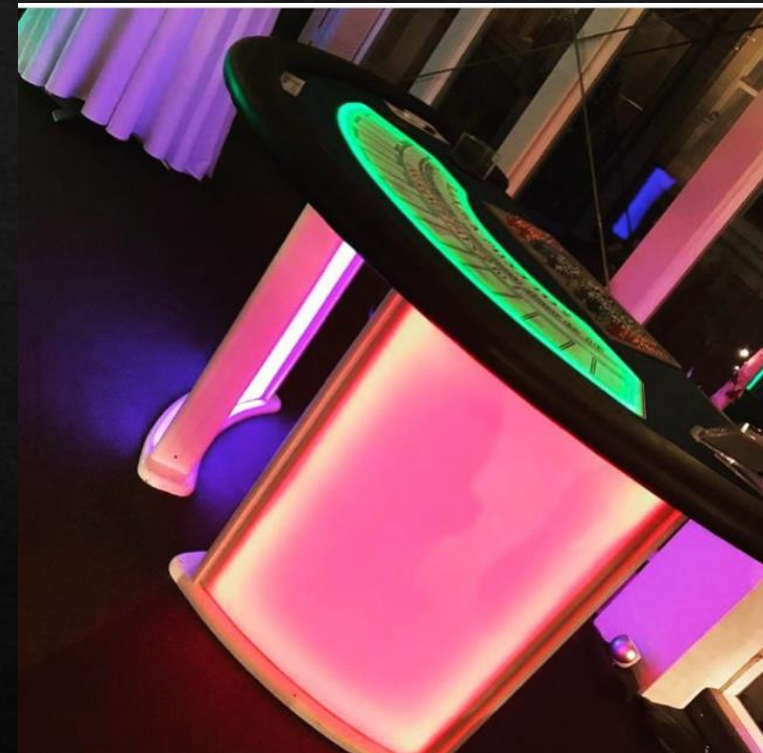

1980's Props and LED theming

Mix and match ideas

Giant Rubik's Cubes x 2 (600mm x600mm)

Back to the 80's
signage
(1200mm x 400mm)

3D hand painted sign 1m x 1m

Shimmer walls , palm trees and flamingos
“Lets party” Neon sign
Club Tropicana

6ft pink wooden palm trees Club Tropicana

Living flames x 2

Various shimmer walls for photo opportunities All colours

LED casino tables – very 1980's

1980 4ft LED numbers

Loadsamoney!!

Giant £ and \$ golden signs 7ft

We have a 1984 RS Escort in black to display