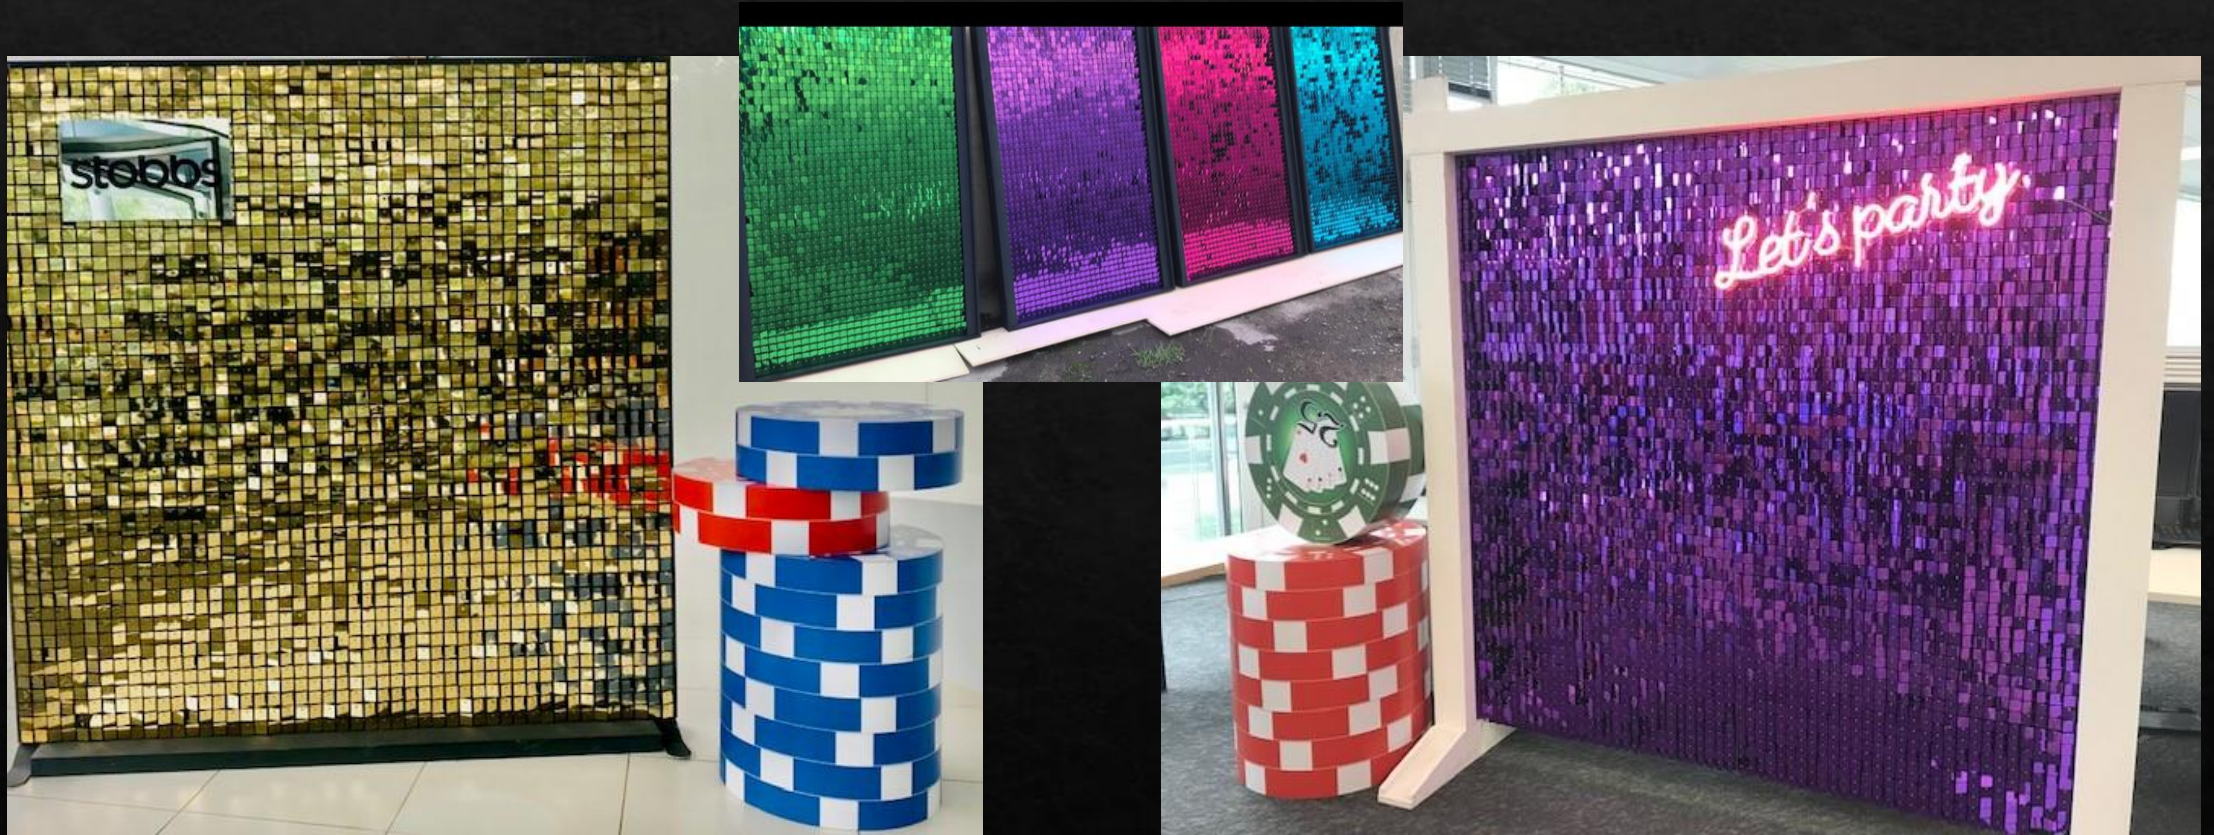

1980's Props and LED theming

Mix and match ideas

Giant Rubik's Cubes x 2 (600mm x600mm)

Back to the 80's
signage
(1200mm x 400mm)

3D hand painted sign 1m x 1m

Shimmer walls , palm trees and flamingos
“Lets party” Neon sign
Club Tropicana

6ft pink wooden palm trees Club Tropicana

Living flames x 2

Various shimmer walls for photo opportunities All colours

LED casino tables – very 1980's

1980 4ft LED numbers

Loadsamoney!!

Giant £ and \$ golden signs 7ft

We have a 1984 RS Escort in black to display