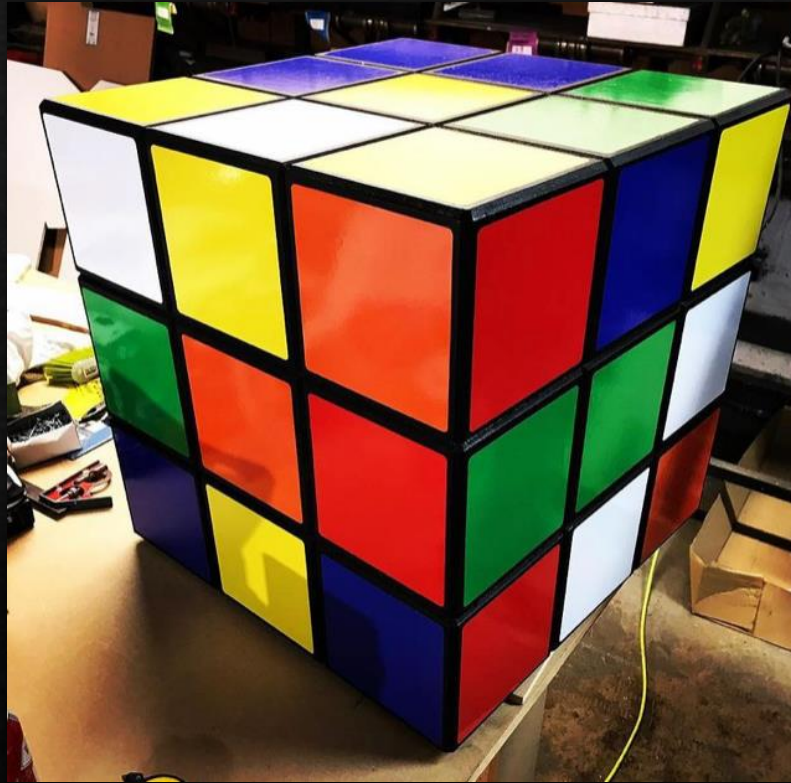

1980's Props and LED theming

Mix and match ideas

Giant Rubik's Cubes x 2 (600mm x600mm)

Back to the 80's
signage
(1200mm x 400mm)

3D hand painted sign 1m x 1m

Shimmer walls , palm trees and flamingos
“Lets party” Neon sign
Club Tropicana

6ft pink wooden palm trees Club Tropicana

Living flames x 2

Various shimmer walls for photo opportunities All colours

LED casino tables – very 1980's

1980 4ft LED numbers

Loadsamoney!!

Giant £ and \$ golden signs 7ft

We have a 1984 RS Escort in black to display