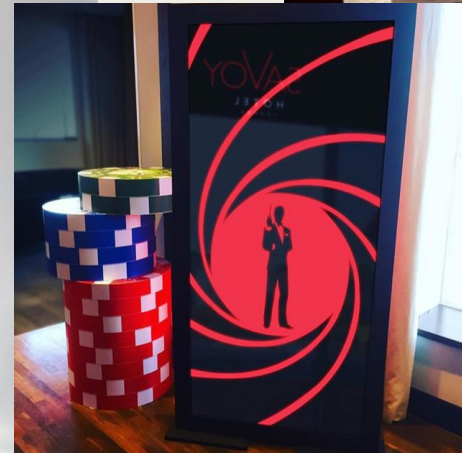

JAMES BOND PROPS

For Hire

7ft Tall 007 Signage with optional
uplighter

LIVING FLAMES

Large James Bond Light Boxes

Floating
giant dice on
a pole

Impressive roulette arch

7FT CASINO SIGN
WITH SHIMMER
INSERT

4m red carpet and
6x poles with ropes

Giant chips

- Available in stacks of 8,4 and 2
- Mix and match
- Pick your combinations

7ft Golden wooden £ signs

SHIMMER WALL

PHOTO OPPORTUNITY
WALL THAT CAN BE
PERSONALISED WITH
CORPORATE LOGO

Shimmer 4ft playing cards 😊

LED CASINO TABLES – UNIQUE!
CAN BE COLOUR CODED AS DESIRED.

Mayfair professional croupiers

4ft Playing card standees