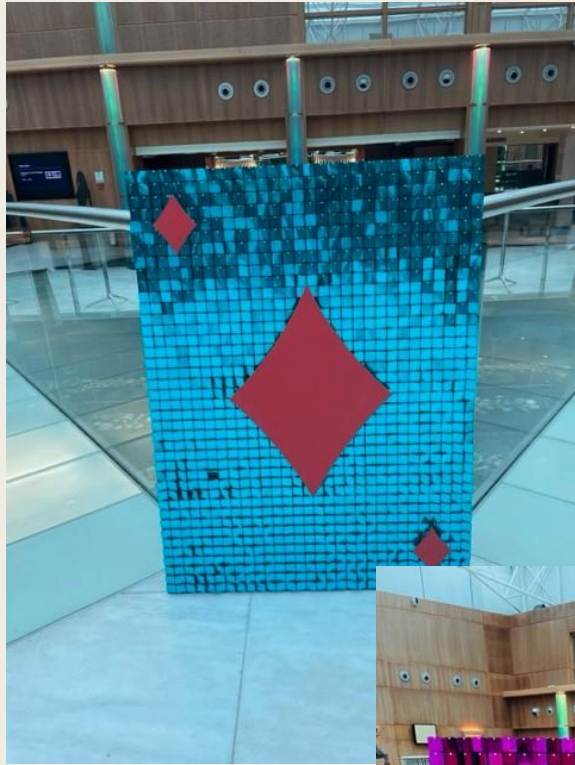

JAMES BOND PROPS

For Hire

7ft Tall 007 Signage with optional
uplighter

LIVING FLAMES

Large James Bond Light Boxes

Floating
giant dice on
a pole

Impressive roulette arch

7FT CASINO SIGN
WITH SHIMMER
INSERT

4m red carpet and
6x poles with ropes

Giant chips

- Available in stacks of 8,4 and 2
- Mix and match
- Pick your combinations

7ft Golden wooden £ signs

SHIMMER WALL

PHOTO OPPORTUNITY
WALL THAT CAN BE
PERSONALISED WITH
CORPORATE LOGO

Shimmer 4ft playing cards 😊

LED CASINO TABLES – UNIQUE!
CAN BE COLOUR CODED AS DESIRED.

Mayfair professional croupiers

4ft Playing card standees