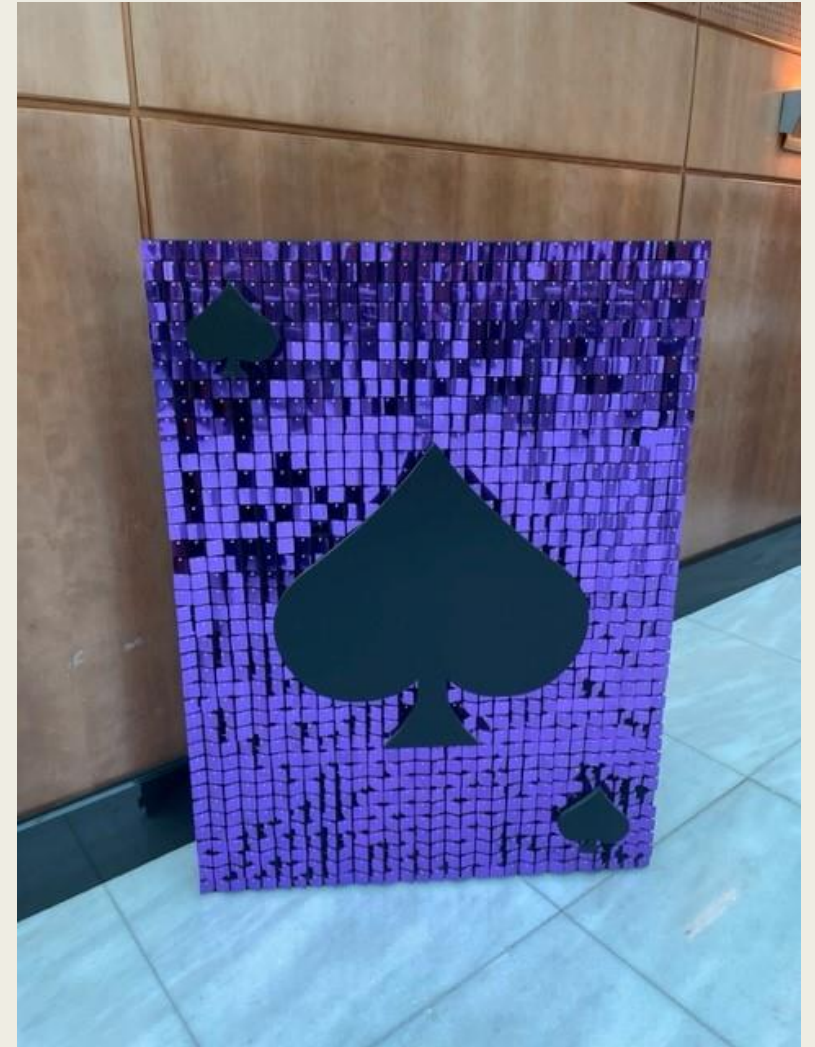

JAMES BOND PROPS

For Hire

7ft Tall 007 Signage with optional
uplighter

LIVING FLAMES

Large James Bond Light Boxes

Floating
giant dice on
a pole

Impressive roulette arch

7FT CASINO SIGN
WITH SHIMMER
INSERT

4m red carpet and
6x poles with ropes

Giant chips

- Available in stacks of 8,4 and 2
- Mix and match
- Pick your combinations

7ft Golden wooden £ signs

SHIMMER WALL

PHOTO OPPORTUNITY
WALL THAT CAN BE
PERSONALISED WITH
CORPORATE LOGO

Shimmer 4ft playing cards 😊

LED CASINO TABLES – UNIQUE!
CAN BE COLOUR CODED AS DESIRED.

Mayfair professional croupiers

4ft Playing card standees