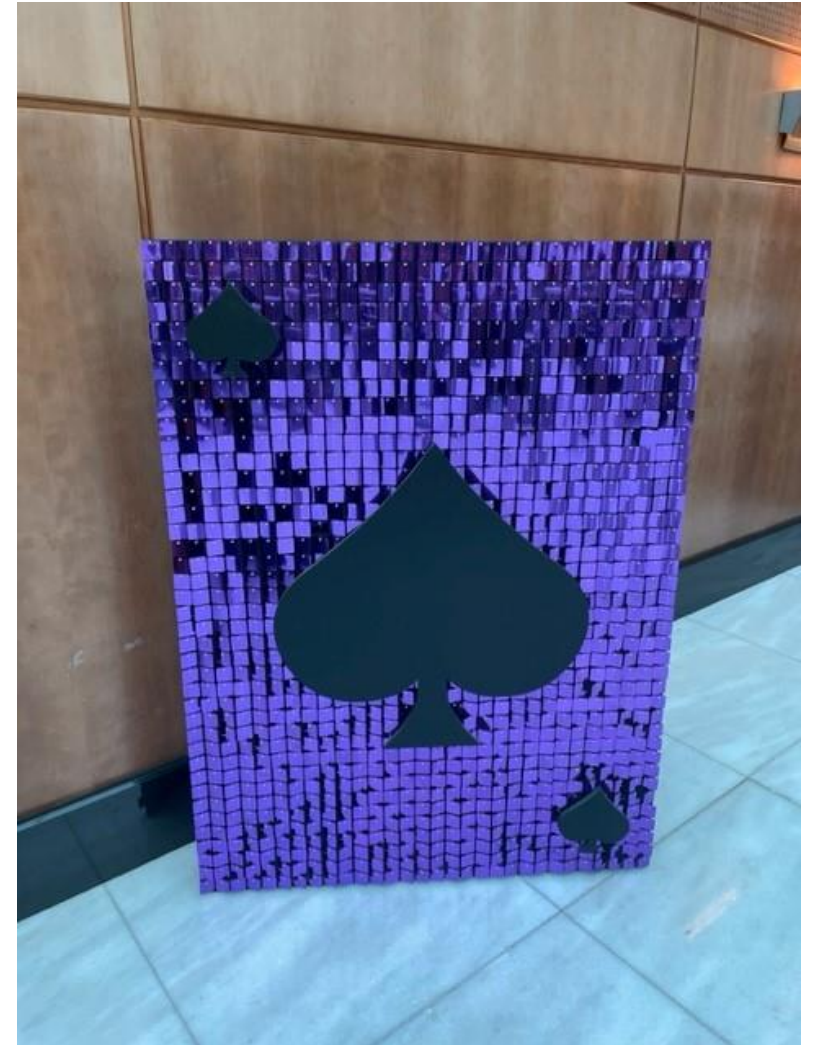

Las Vegas Props

Shimmer 4ft playing cards 😊

Dimensions 4ft h x 3ft w

7ft Casino
LED sign
with
shimmer
background

Dimensions 7ft h x 4ft w

2 x 7ft Gold \$ signs

Dimensions 7ft h x 4ft w

VEGAS 4ft LED letters
and 2.1mx 1.5m backdrop banners

Double suspended golden dice on pole 1x available

Dimensions
6ft h x 3ft w

Dramatic lit roulette arch

4m red carpet and x 6 poles and ropes

Giant chips,
x8
x4
x2 sizes in various
colours Approx

Gold shimmer wall
2.1 x 2.1 can be
personalised with
corporate signage

Black glitter
6ft Palm trees

Las Vegas 7ft sign Red carpet and poles

State of the Art New modern Light boxes

Various Las Vegas designs

Living flames and personalised fun money

LED CASINO TABLES

Mayfair croupiers in evening wear