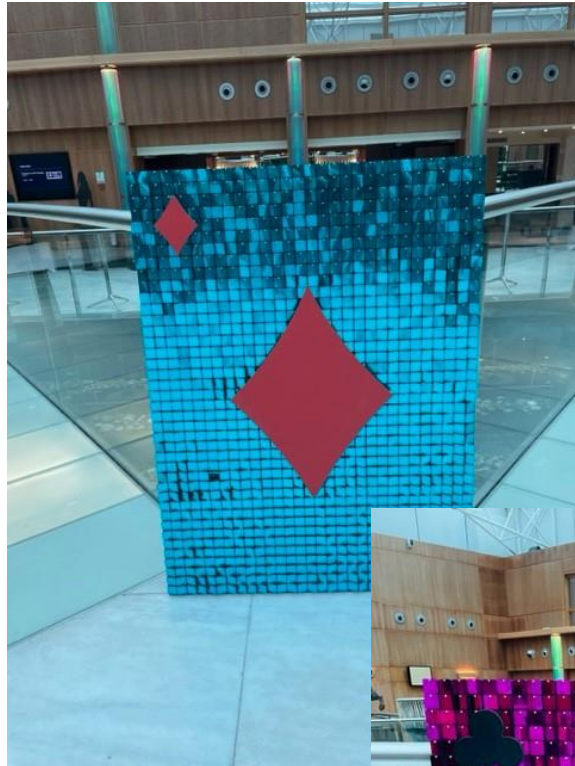

Las Vegas Props

Shimmer 4ft playing cards 😊

Dimensions 4ft h x 3ft w

7ft Casino
LED sign
with
shimmer
background

Dimensions 7ft h x 4ft w

2 x 7ft Gold \$ signs

Dimensions 7ft h x 4ft w

VEGAS 4ft LED letters
and 2.1mx 1.5m backdrop banners

Double suspended golden dice on pole 1x available

Dimensions
6ft h x 3ft w

Dramatic lit roulette arch

4m red carpet and x 6 poles and ropes

Giant chips,
x8
x4
x2 sizes in various
colours Approx

Gold shimmer wall
2.1 x 2.1 can be
personalised with
corporate signage

Black glitter
6ft Palm trees

Las Vegas 7ft sign Red carpet and poles

State of the Art New modern Light boxes

Various Las Vegas designs

Living flames and personalised fun money

LED CASINO TABLES

Mayfair croupiers in evening wear