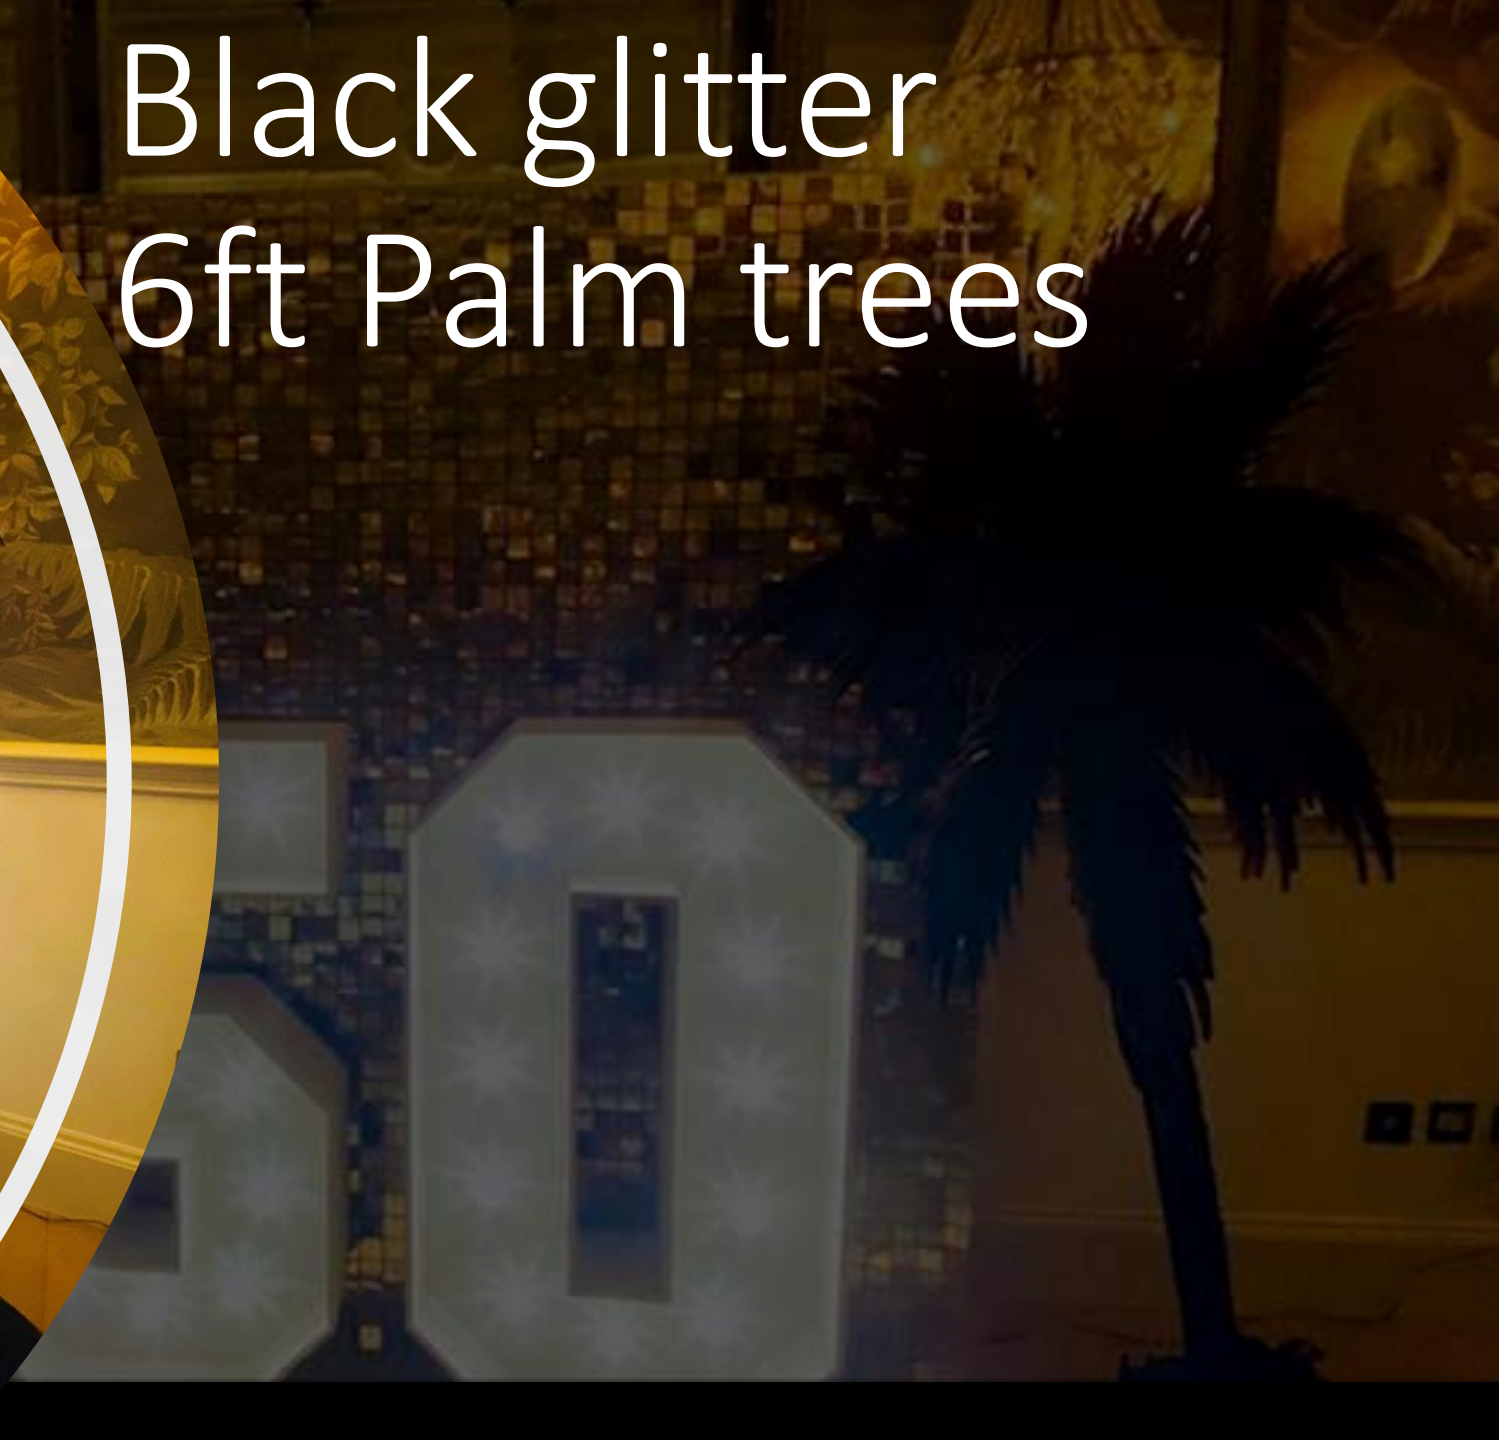

Las Vegas Props

Shimmer 4ft playing cards 😊

Dimensions 4ft h x 3ft w

7ft Casino
LED sign
with
shimmer
background

Dimensions 7ft h x 4ft w

2 x 7ft Gold \$ signs

Dimensions 7ft h x 4ft w

VEGAS 4ft LED letters
and 2.1mx 1.5m backdrop banners

Double suspended golden dice on pole 1x available

Dimensions
6ft h x 3ft w

Dramatic lit roulette arch

4m red carpet and x 6 poles and ropes

Giant chips,
x8
x4
x2 sizes in various
colours Approx

Gold shimmer wall
2.1 x 2.1 can be
personalised with
corporate signage

Black glitter
6ft Palm trees

Las Vegas 7ft sign Red carpet and poles

State of the Art New modern Light boxes

Various Las Vegas designs

Living flames and personalised fun money

LED CASINO TABLES

Mayfair croupiers in evening wear