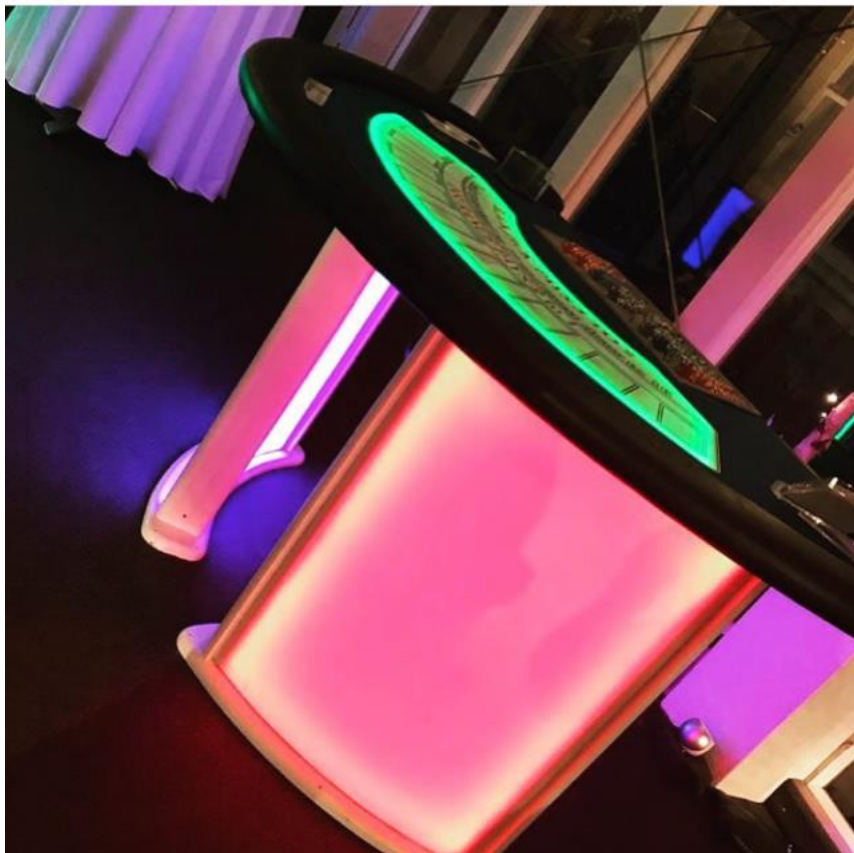

Las Vegas Props

Shimmer 4ft playing cards 😊

Dimensions 4ft h x 3ft w

7ft Casino
LED sign
with
shimmer
background

Dimensions 7ft h x 4ft w

2 x 7ft Gold \$ signs

Dimensions 7ft h x 4ft w

VEGAS 4ft LED letters
and 2.1mx 1.5m backdrop banners

Double suspended golden dice on pole 1x available

Dimensions
6ft h x 3ft w

Dramatic lit roulette arch

4m red carpet and x 6 poles and ropes

Giant chips,
x8
x4
x2 sizes in various
colours Approx

Gold shimmer wall
2.1 x 2.1 can be
personalised with
corporate signage

Black glitter
6ft Palm trees

Las Vegas 7ft sign Red carpet and poles

State of the Art New modern Light boxes

Various Las Vegas designs

Living flames and personalised fun money

LED CASINO TABLES

Mayfair croupiers in evening wear